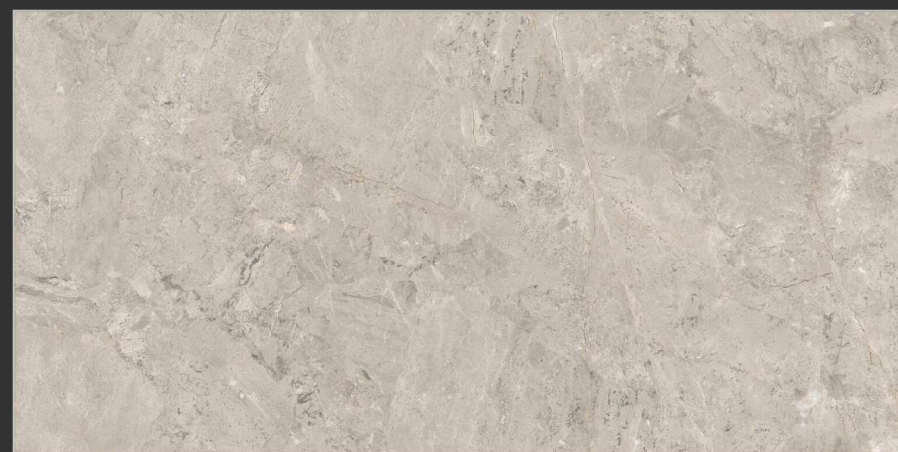

9061

**1200x
1800MM**

**Glossy
Finish**

**3
Random**