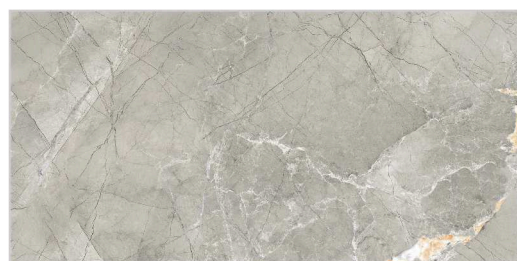

**1200x
2400mm**

**Glossy
Finish**

**15MM
Thickness**

**4
Random**

TAP TO
DETAILS

FEATURES

Solid
Body

Zero
Maintenance

Easy to
Clean

High
Strength

BACK