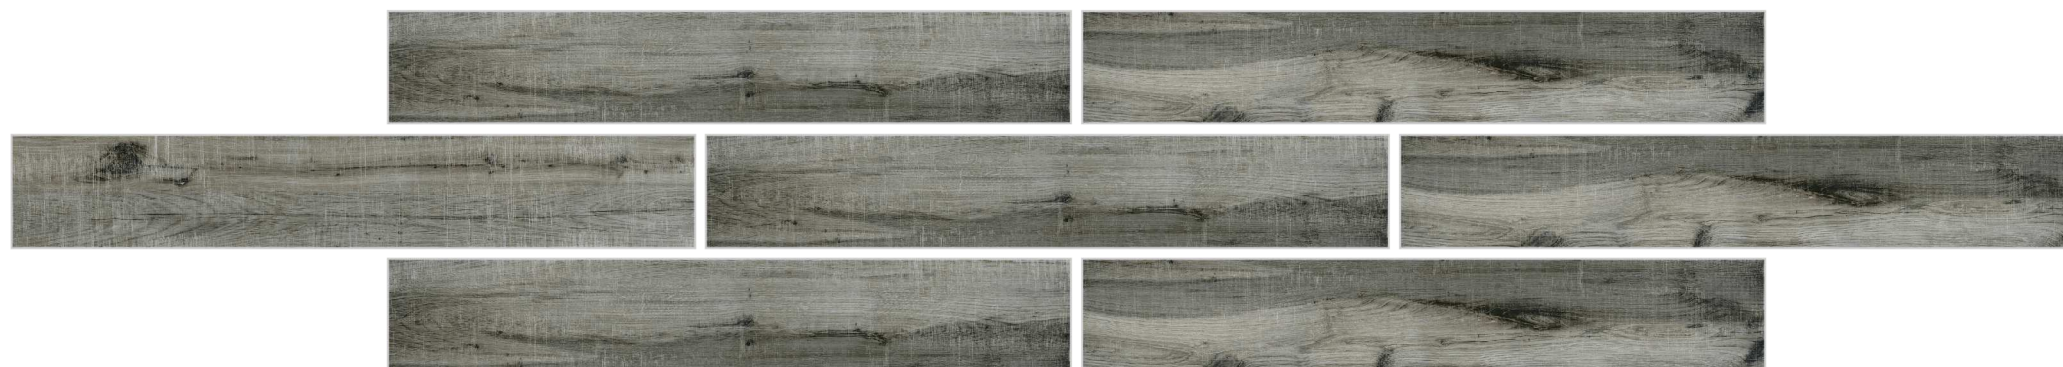

Wood Strip

Collection

9004

200x
1200mm

Matt
Finish

9MM
Thickness

3
Random

TAP TO
DETAILS

FEATURES

Solid
Body

Zero
Maintenance

Easy to
Clean

High
Strength