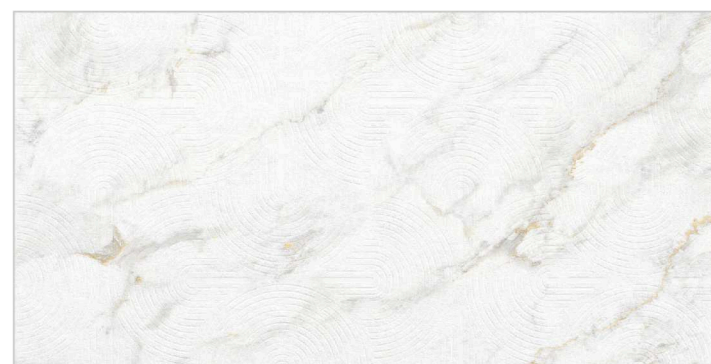

# Matt Punch

Collection

2001

---

**600x  
1200mm**

**Matt Punch  
Finish**

**9MM  
Thickness**

**3  
Random**